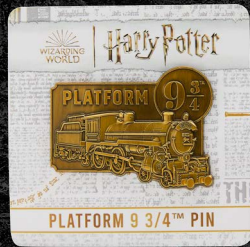

A magical wand with a silver handle and a glowing tip, emitting a trail of golden sparks that curves across the left side of the image.

MAGICAL TRAVEL

A letter has arrived by owl. It's an invitation to a new and enchanting adventure! Let your imagination take flight with exclusive collectibles in this Wizing World crate.

EXCLUSIVE
Platform 9 3/4™ Pin

EXCLUSIVE
**Owl Post V-Neck
T-Shirt**

EXCLUSIVE
**Magical Destinations
Vintage Postcard Set**

EXCLUSIVE
**The Marauder's Map
Tea Towel**

EXCLUSIVE
**Hogwarts™
House-Specific Wax
Seal Stamp & Candle Set**